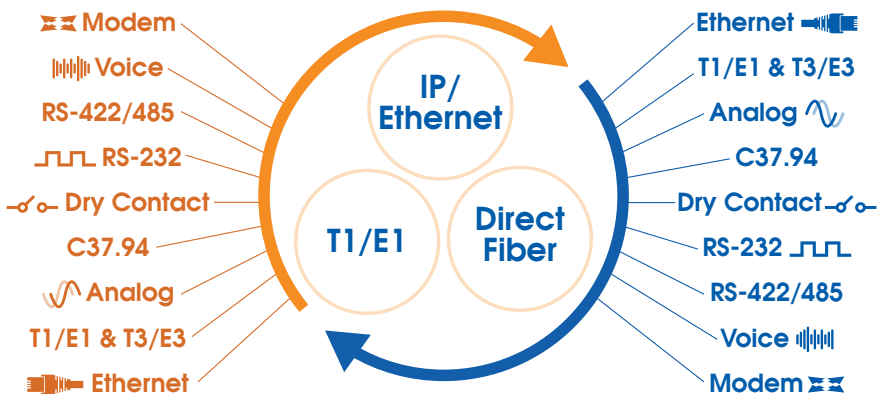

Interface

Legend ■ JumboSwitch ■ MiniChannelBank ■ JumboBank ■ Fiber

Product Matrix

Additional Products

Mode Converters	Broadcasters & Bridges
<p>TC3004 MM to SM OC-12 622 Mbps rate</p> <p>TC3005 MM to SM up to 200 Mbps rates</p> <p>TC3006 MM to SM 1.25 Gbps rate</p> <p>TC3007 MM to SM up to 200 Mbps rate (1-fiber bi-directional)</p> <p>TC3024 30 bps to 10 Mbps rates</p> <p>TC3025 C37.94 Mode Converter</p> <p>TC3026 64 Kbps to 52 Mbps rates</p>	<p>TC8926 16-ch. Hoot-n-holler Bridge</p> <p>TC8927 6+2 Paging System with Dry Contact</p> <p>TC8928 7+1 Analog Broadcaster/Bridge</p> <p>TC8938 7+1 Phone Line Bridge/Crash Phone</p>