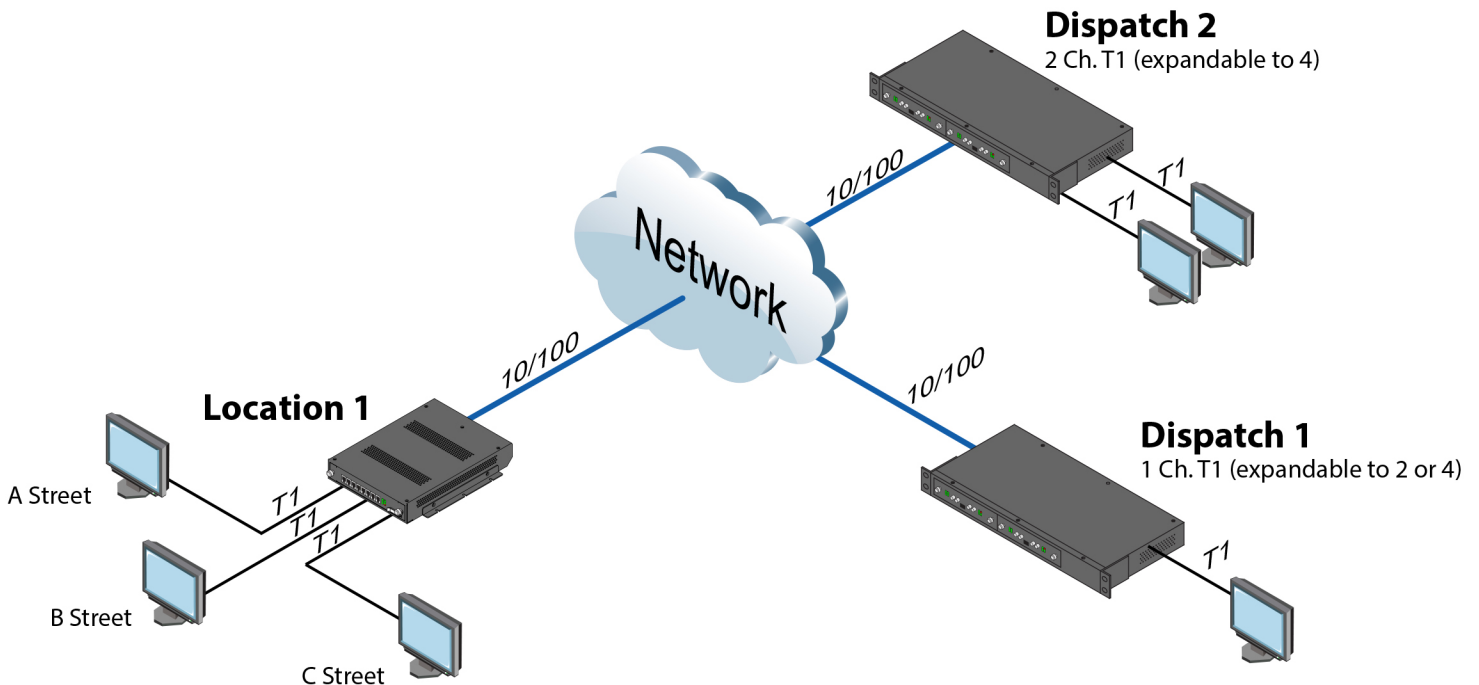

Applications

TC Communications, Inc. Irvine, CA, USA
IWCE Booth #2364